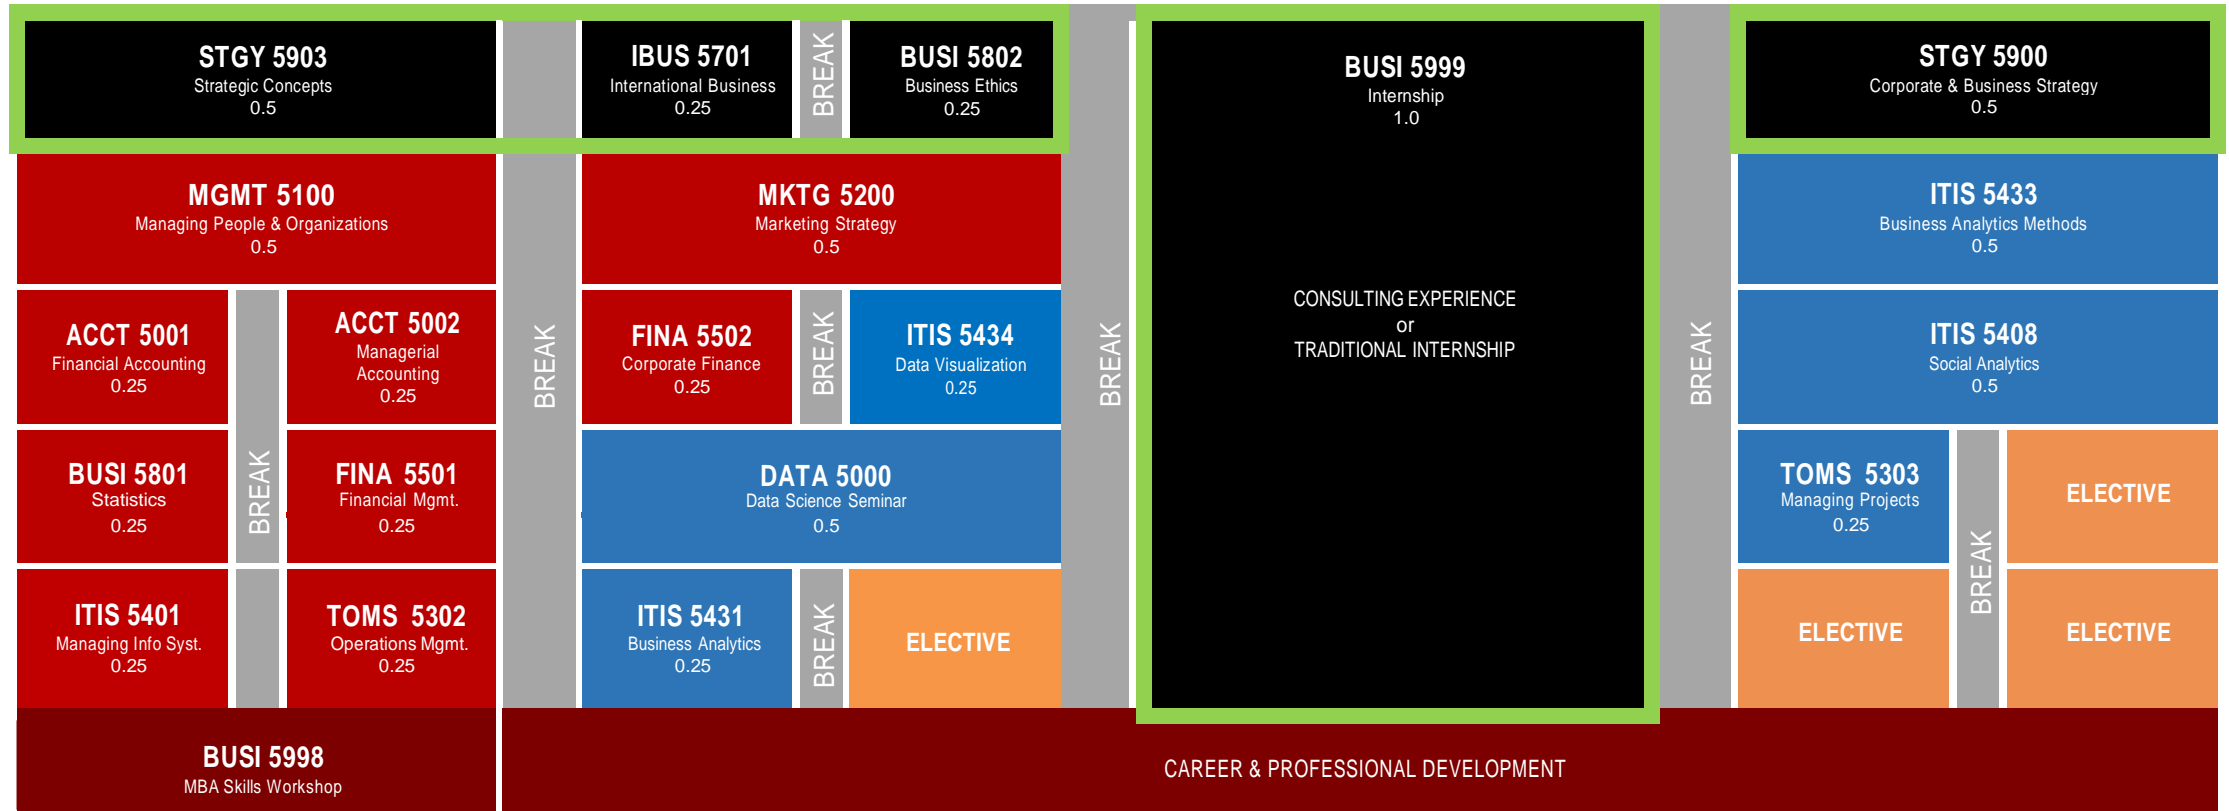

2023-24 Full-Time MBA Course Map (Business Analytics)

INTEGRATIVE FOUNDATION

INTEGRATIVE EXPERIENCE

INTEGRATIVE PROJECT

- Integrative Management Series
- Core Course
- Elective Course
- Concentration Course